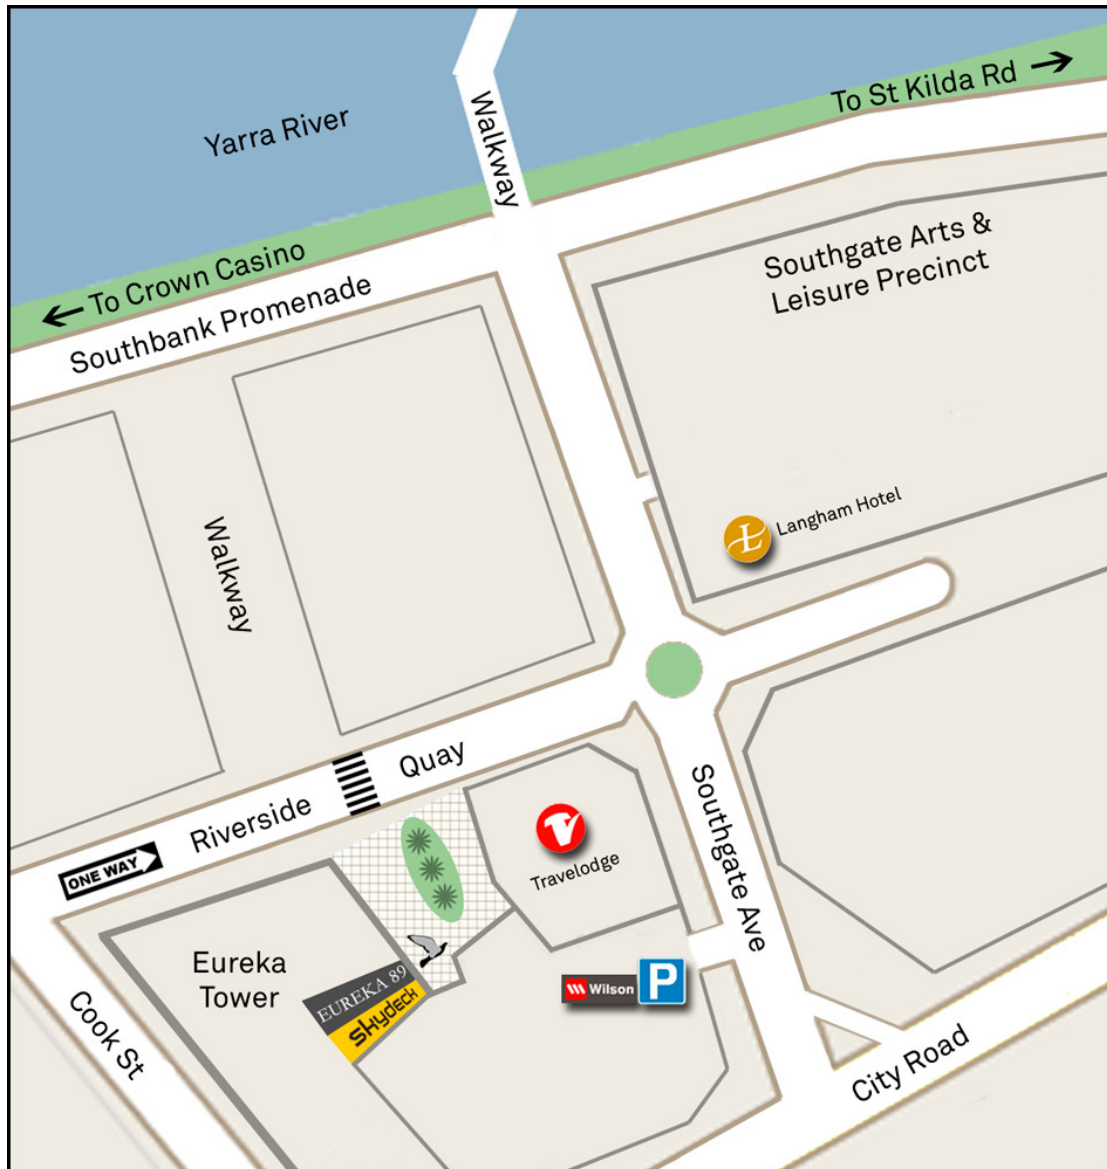

## EUREKA 89

The Eureka 89 entrance is located on the east side of Eureka Tower near the palm trees.  
Please enter via the red carpet.

Should you have any queries, please do not hesitate to contact us.