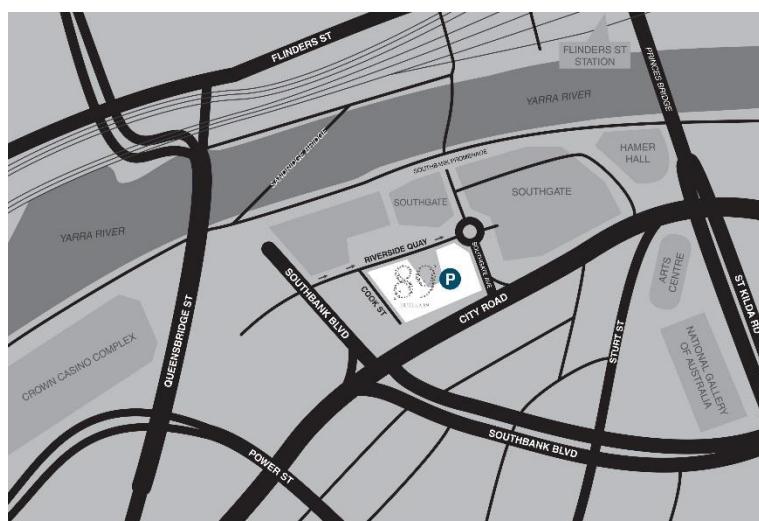

** Please be advised that Eureka 89 does not have any control over availability in this car park.